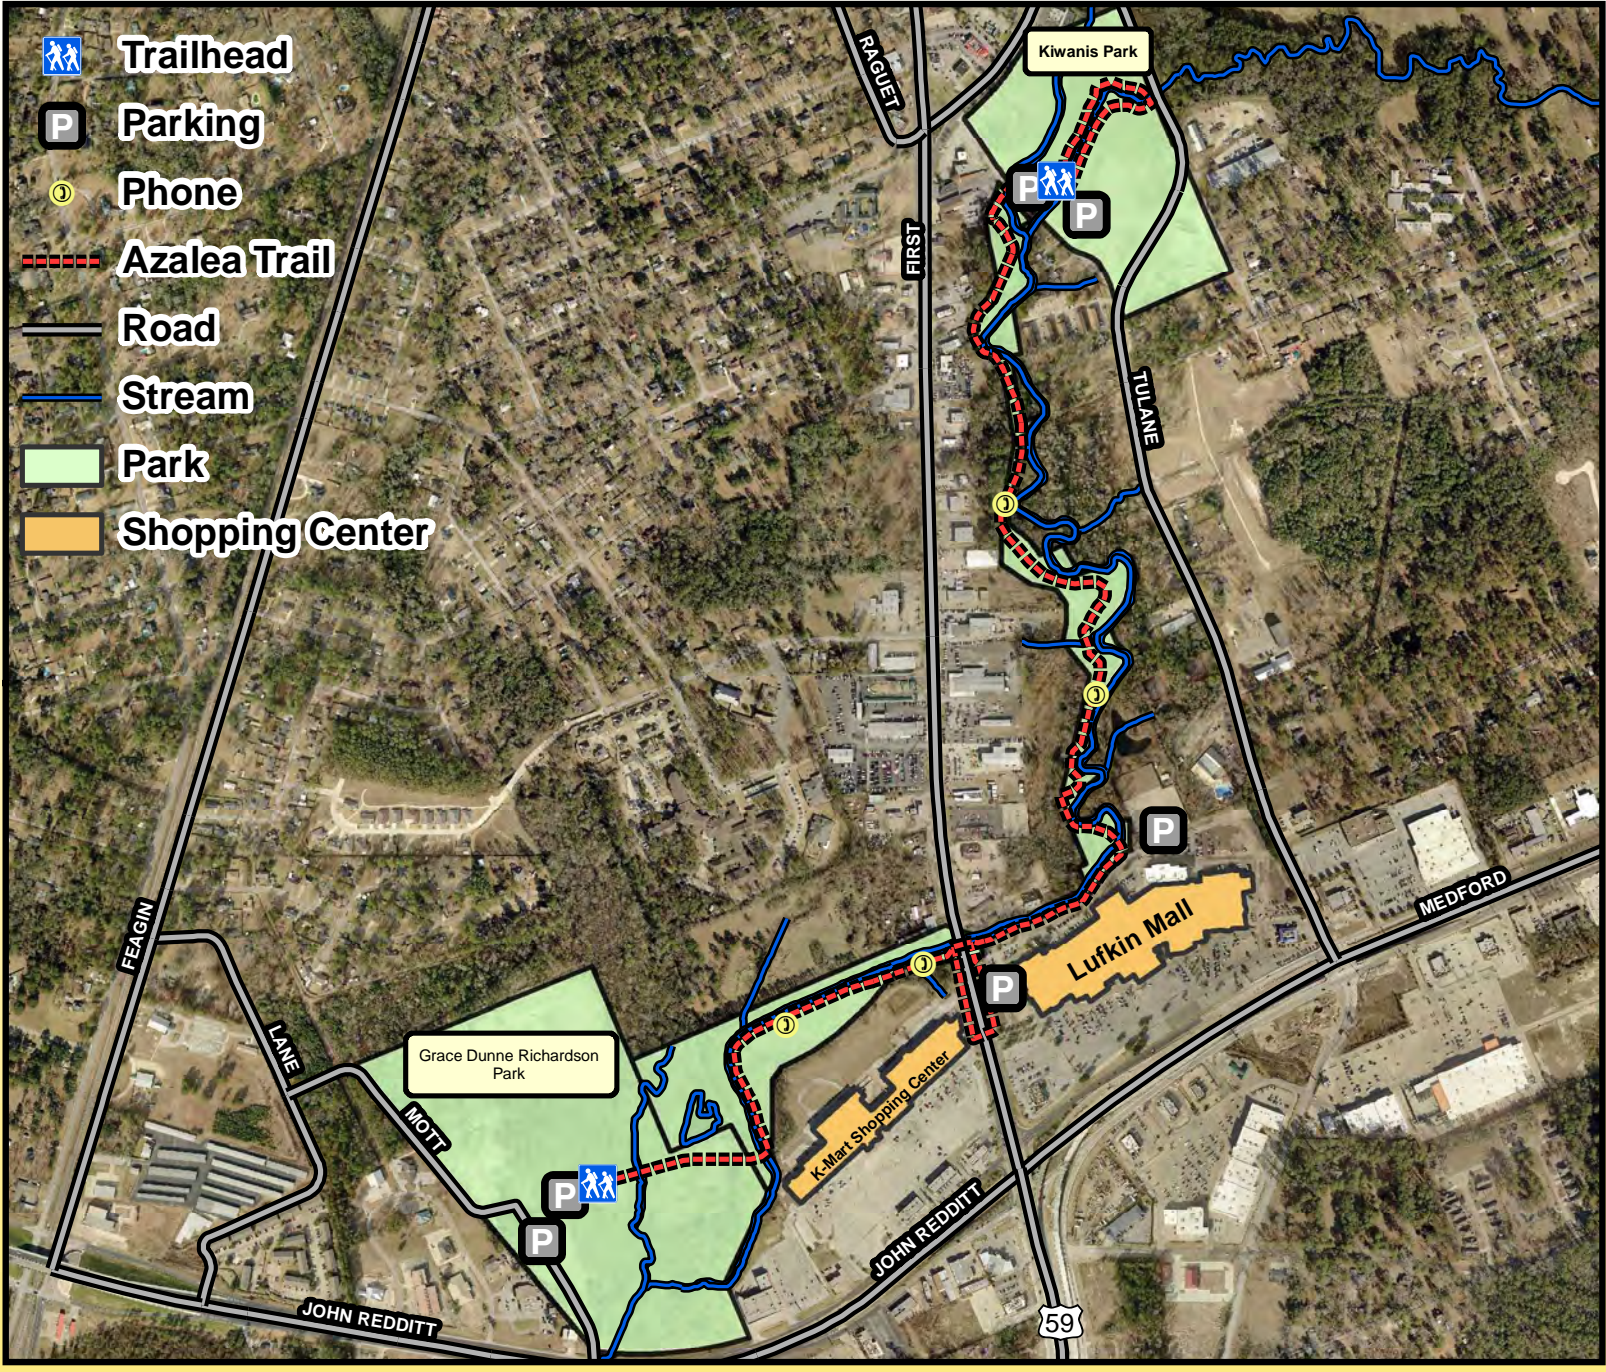

Azalea Trail

-  Trailhead
-  Parking
-  Phone
-  Azalea Trail
-  Road
-  Stream
-  Park
-  Shopping Center

Trail Length:
1.90 Miles

Activities to Enjoy:

-  Exercising
-  Bicycling
-  Dog walking
-  Birding