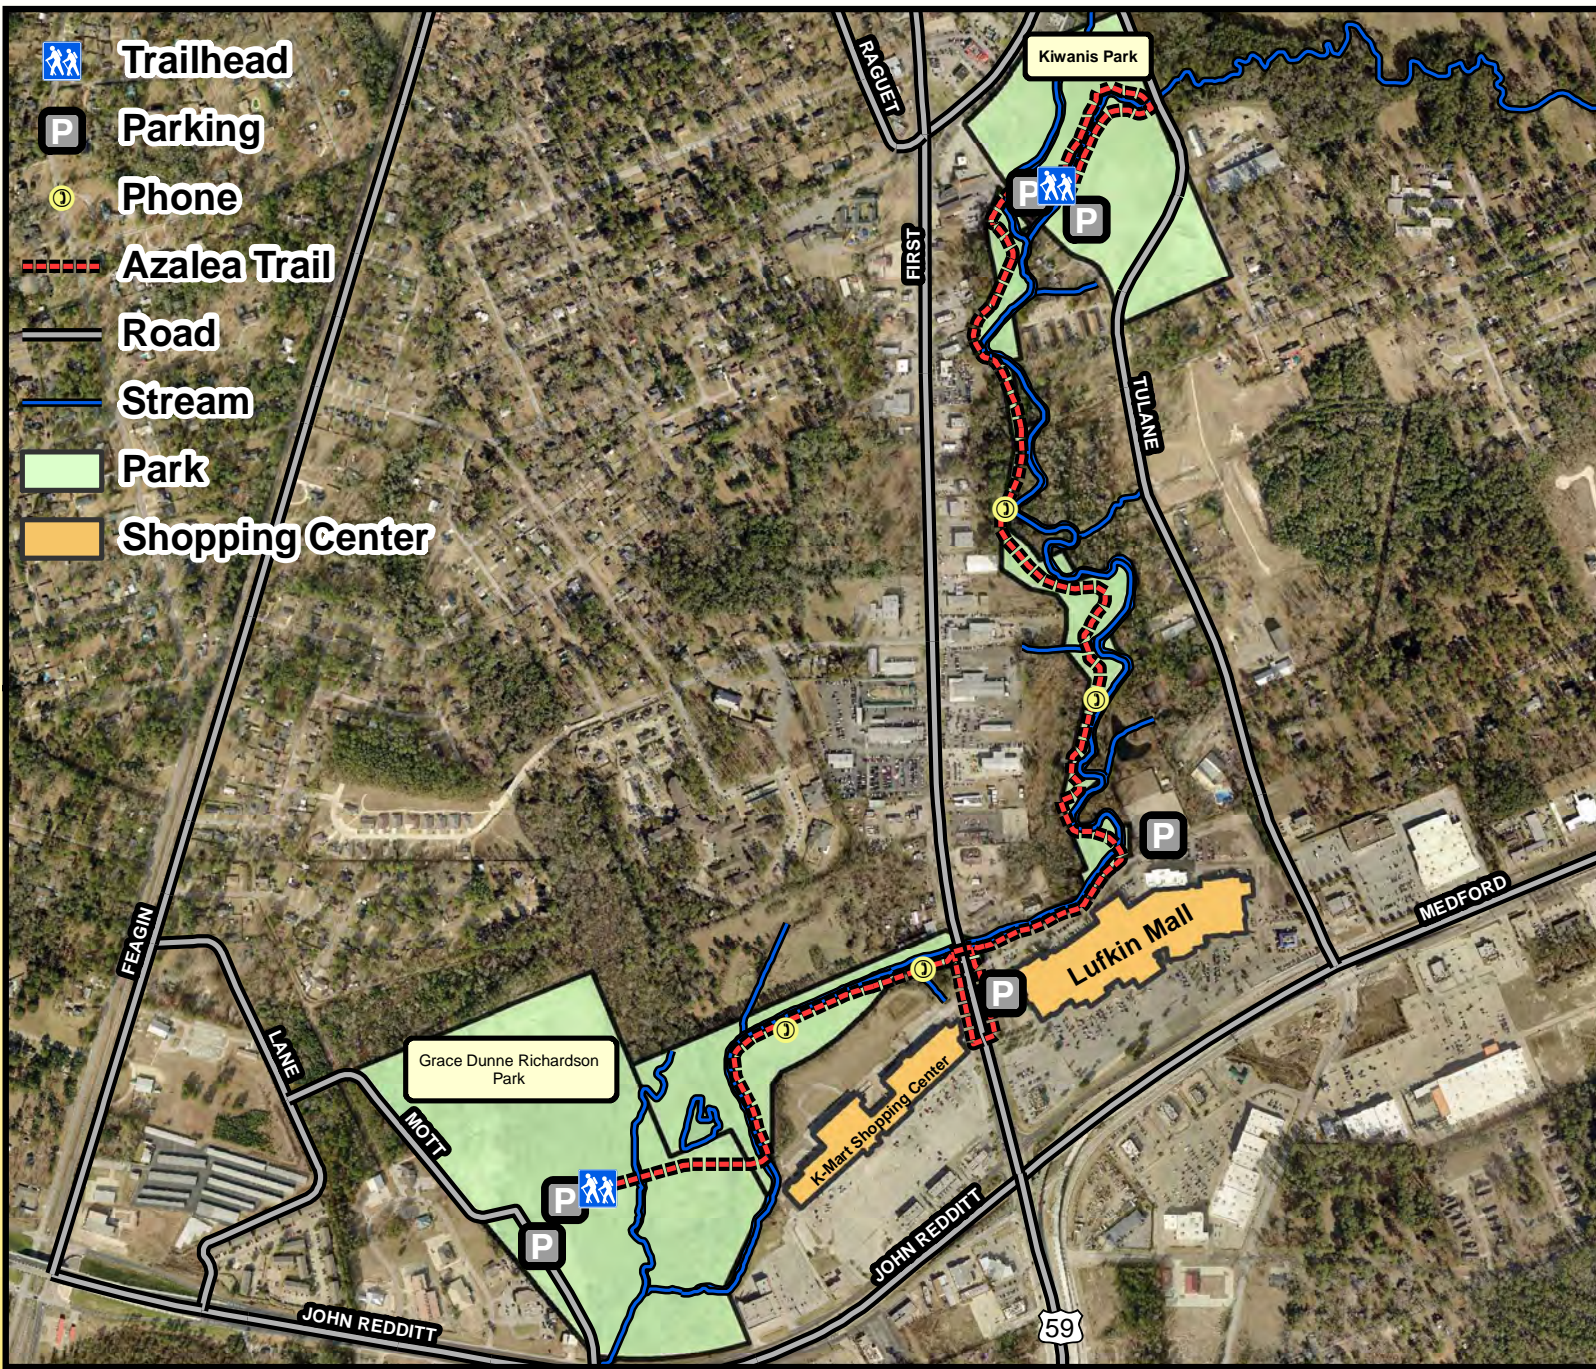

Azalea Trail

-  Trailhead
-  Parking
-  Phone
-  Azalea Trail
-  Road
-  Stream
-  Park
-  Shopping Center

Trail Length:
1.90 Miles

Activities to Enjoy:

-  Exercising
-  Bicycling
-  Dog walking
-  Birding