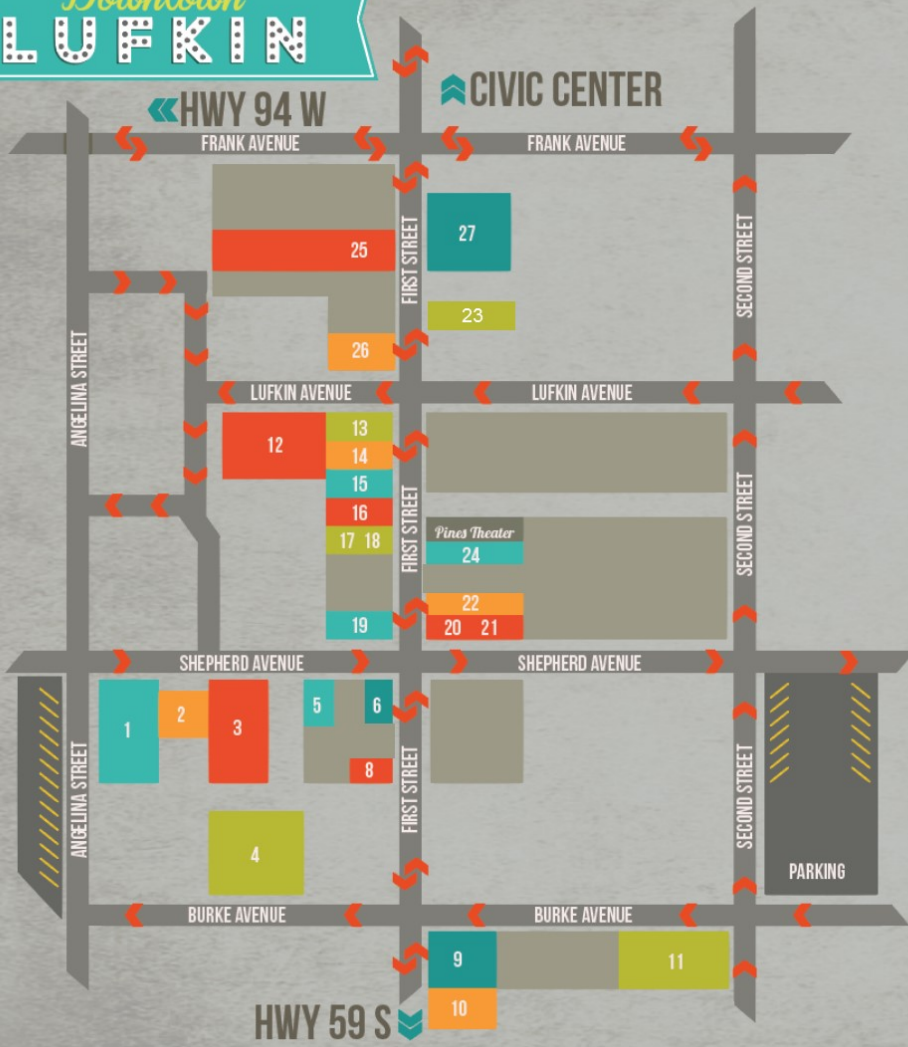

Downtown LUFKIN

Retail Locations

- 1. A Furniture Felish | 936.639.6800
- 2. Confections Bakery | 936.632.2228
- 3. Big Thicket Brewery | 936.633.7586
- 4. Heritage Antiques | 936.632.0110
- 5. Bella Salon & Boutique | 936.634.2004
- 6. The Pink Leopard Boutique | 936.632.7373

- 8. Restoration Wine Bar | 936.632.0210
- 9. Allure Formal Wear | 936.634.4573
- 10. Keke's Closet Resale | 936.707.5292
- 11. Burke Street Antiques | 936.634.7433
- 12. Manhattan Fine Dining Restaurant | 936.639.8400
- 13. Rubie & Jane Formal Wear | 936.637.1084
- 14. Custom Lamps & Shades | 936.699.2300
- 15. Twisted Sisters Boutique | 936.632.5538
- 16. Texas Coin & Mantiques | 936.699.2222
- 17. Becker Art Gallery | 936.465.1505
- 18. Wildflower Apparel | 936.465.1505
- 19. Sew Junkies Embroidery | 936.632.6032
- 20. The Candle Shoppe - Quality Bargains | 936.632.6931
- 21. Let Them Be Little Children's Boutique | 936.699.5437
- 22. Standpipe Coffee House | 936.632.7473
- 23. Market to Market | 936.635.0120
- 24. Southern Roots Boutique | 936.404.7122
- 25. Downtown Café | 936.634.5702
- 26. 1st St. Wireless Accessories | 936.639.9046
- 27. Lufkin Antiques Mall | 936.634.9119